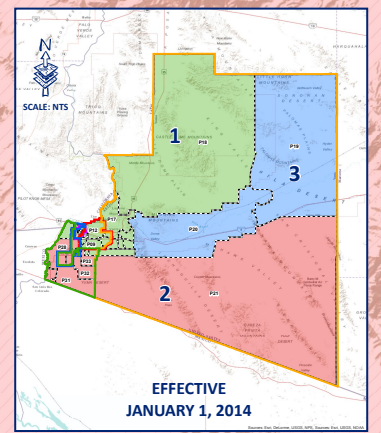

N
SCALE: NTS

LEGEND

JUSTICE OF THE PEACE PRECINCTS

- Precinct 1
- Precinct 2
- Precinct 3

SUPERVISOR DISTRICTS

- District 1
- District 2
- District 3

YUMA COUNTY JUSTICE OF THE PEACE BOUNDARY MAP